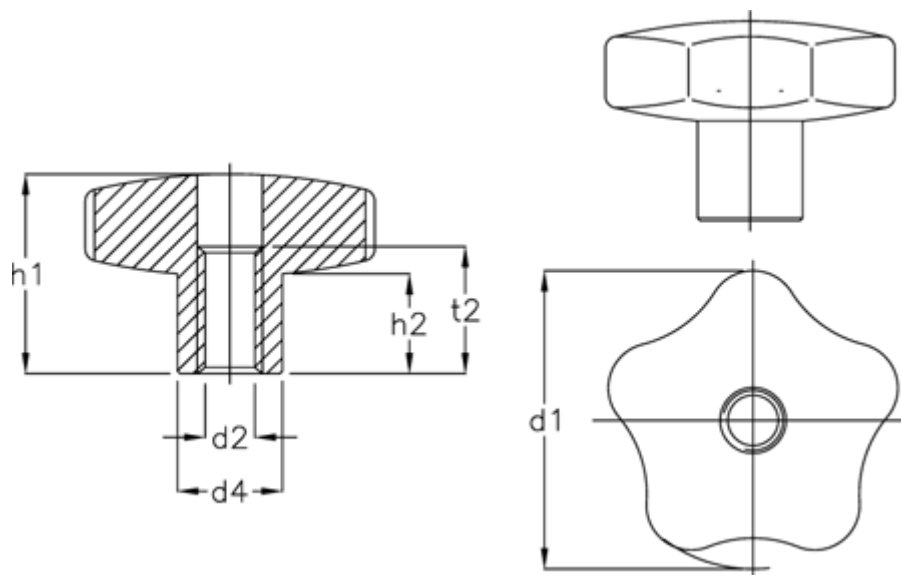

Article number: 20544467

Description: E+G Hand knob GN 5336-50-M 10-D-PL

Measures

d1 = 50
d2 = M10
d4 = 19
H1 = 32
H2 = 16
t2 = 20